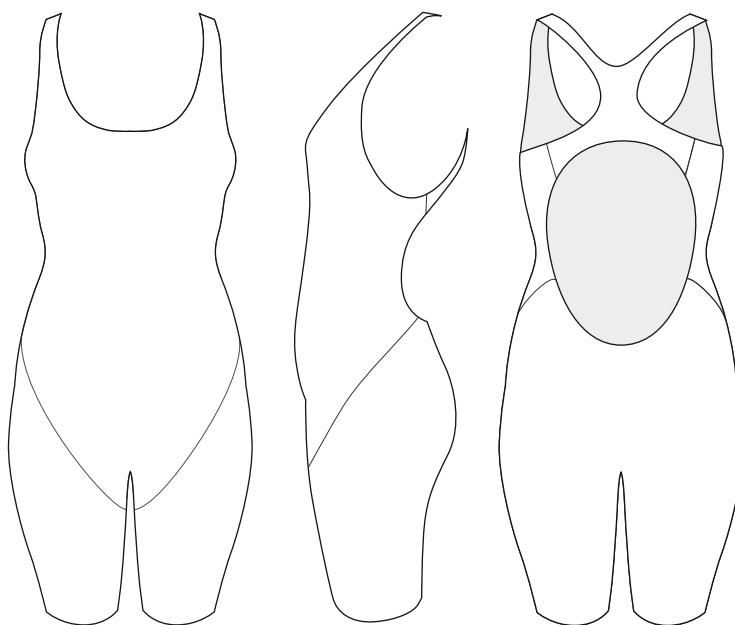

TEMPLATES

MENS WATERPOLO SUIT

WOMENS WATERPOLO SUIT

WATERPOLO CAPS

TEMPLATES

BLADEBACK

OPENBACK

TANK BIKINI

TEMPLATES

SPORTS BIKINI

KNEESKIN OLYMPIC

TEMPLATES

AQUASHORTS

JAMMER/PACER

DRAG SHORTS

TEMPLATES

RASHSHIRT

MESH T-SHIRT

BOARDSHORTS

TEMPLATES

TRACKSUIT

TEMPLATES

BEACH TOWEL

MESH BAG