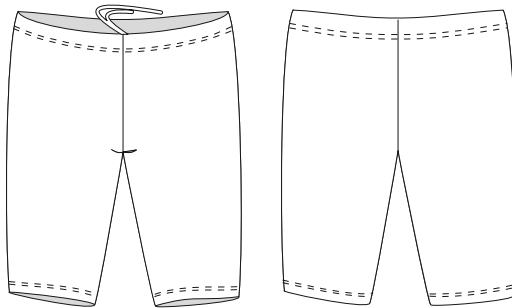

TEMPLATES

MENS WATERPOLO SUIT

WOMENS WATERPOLO SUIT

WATERPOLO CAPS

TEMPLATES

BLADEBACK

OPENBACK

TANK BIKINI

TEMPLATES

SPORTS BIKINI

KNEESKIN OLYMPIC

TEMPLATES

AQUASHORTS

JAMMER/PACER

DRAG SHORTS

TEMPLATES

RASHSHIRT

MESH T-SHIRT

BOARDSHORTS

TEMPLATES

TRACKSUIT

TEMPLATES

BEACH TOWEL

MESH BAG