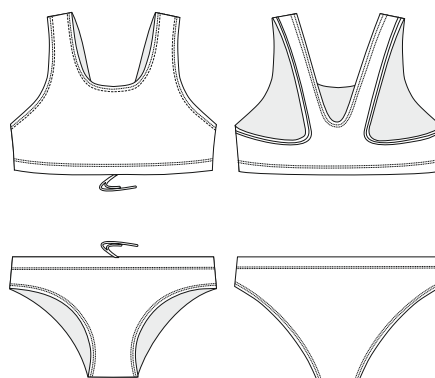

TEMPLATES

MENS WATERPOLO SUIT

WOMENS WATERPOLO SUIT

WATERPOLO CAPS

TEMPLATES

BLADEBACK

OPENBACK

TANK BIKINI

TEMPLATES

SPORTS BIKINI

KNEESKIN OLYMPIC

TEMPLATES

AQUASHORTS

JAMMER/PACER

DRAG SHORTS

TEMPLATES

RASHSHIRT

MESH T-SHIRT

BOARDSHORTS

TEMPLATES

TRACKSUIT

TEMPLATES

BEACH TOWEL

MESH BAG