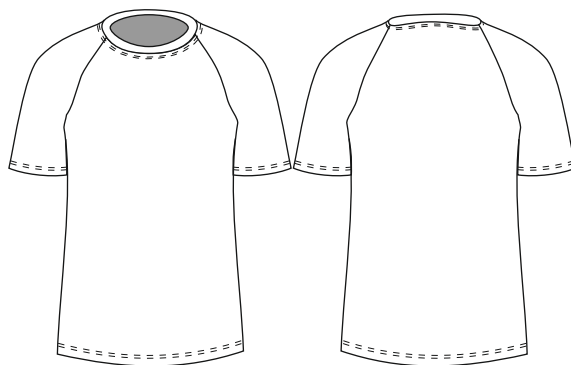

TEMPLATES

MENS WATERPOLO SUIT

WOMENS WATERPOLO SUIT

WATERPOLO CAPS

TEMPLATES

BLADEBACK

OPENBACK

TANK BIKINI

TEMPLATES

SPORTS BIKINI

KNEESKIN OLYMPIC

TEMPLATES

AQUASHORTS

JAMMER/PACER

DRAG SHORTS

TEMPLATES

RASHSHIRT

MESH T-SHIRT

BOARDSHORTS

TEMPLATES

TRACKSUIT

TEMPLATES

BEACH TOWEL

MESH BAG